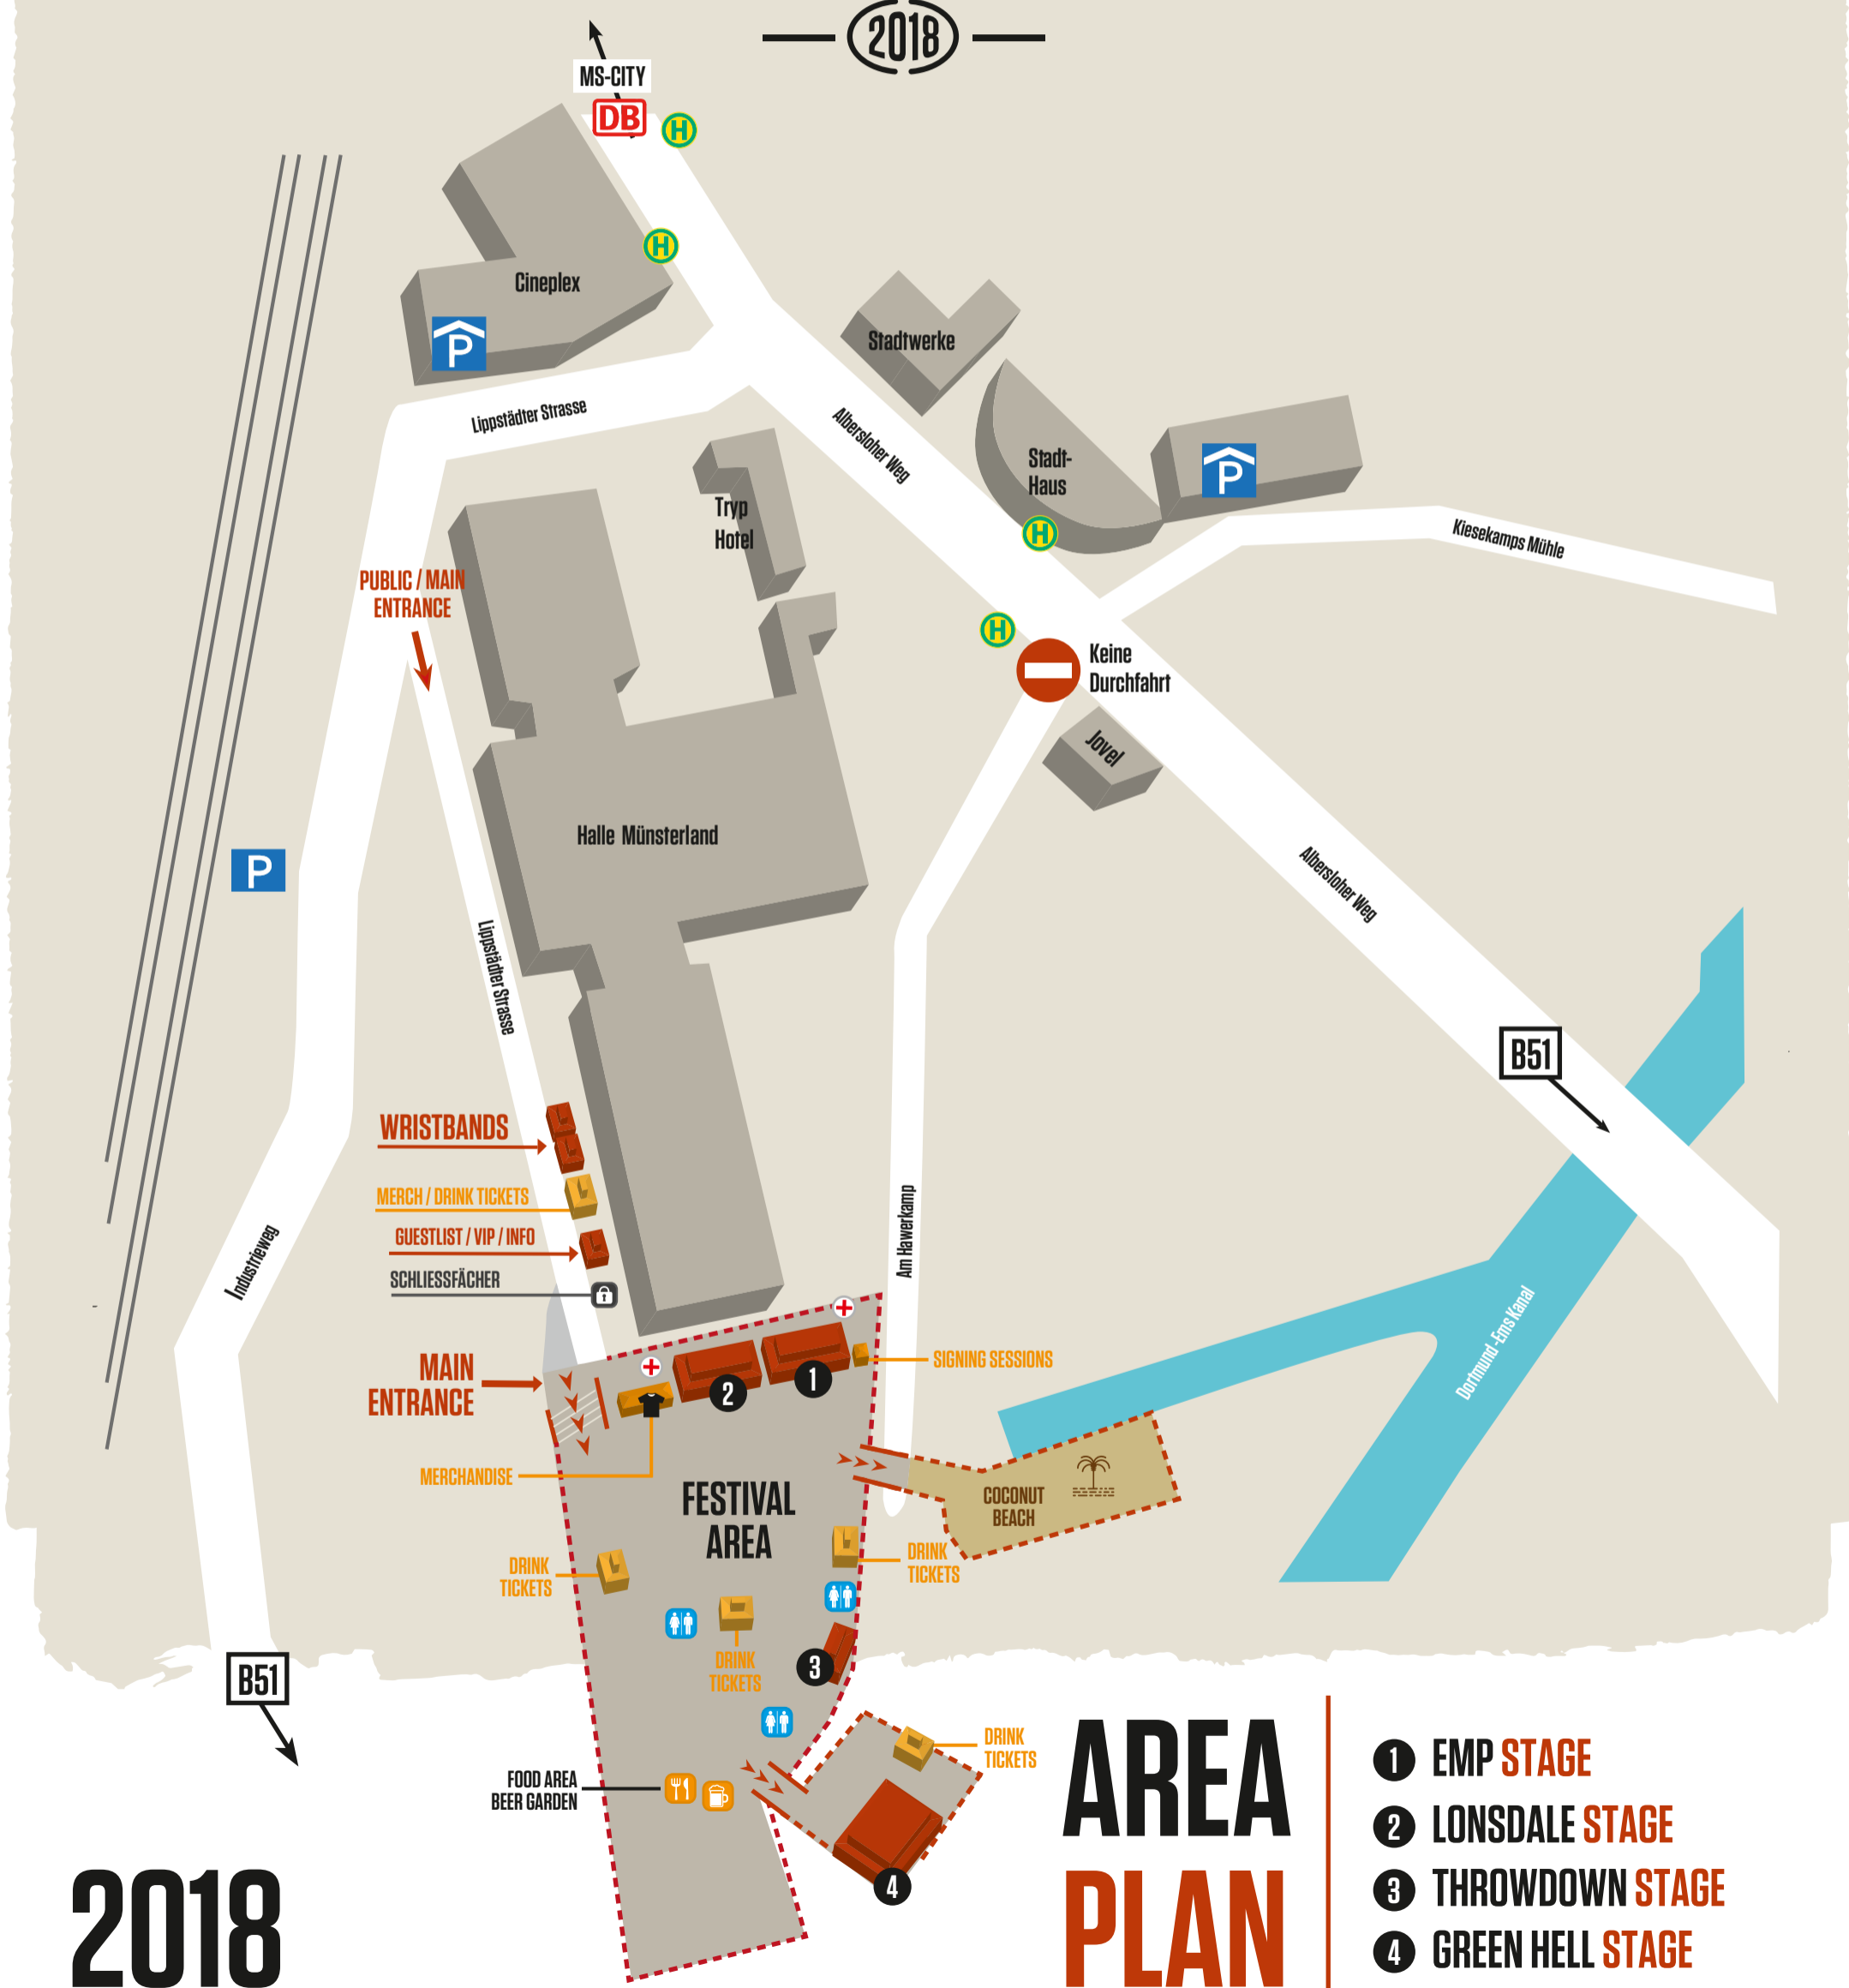

Kingstar proudly presents

VAINSTREAM ROCKFEST

ESTD. FACULTY OF PUNK, METAL & HARDCORE 2006

2018

AREA PLAN

- 1 EMP STAGE
- 2 LONSDALE STAGE
- 3 THROWDOWN STAGE
- 4 GREEN HELL STAGE

2018